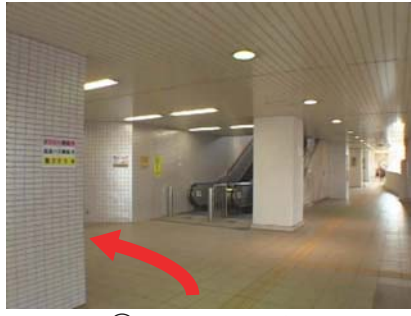

Connection guide to JR Maiko Station Kosoku Maiko Bus Stop

Inside Terminal Building

① JR Maiko Station ticket gate

② Passage 1

③ Front of Supermarket Maruhachi

④ Passage 2

⑤ Passage 3

⑥ Terminal building 1F entrance