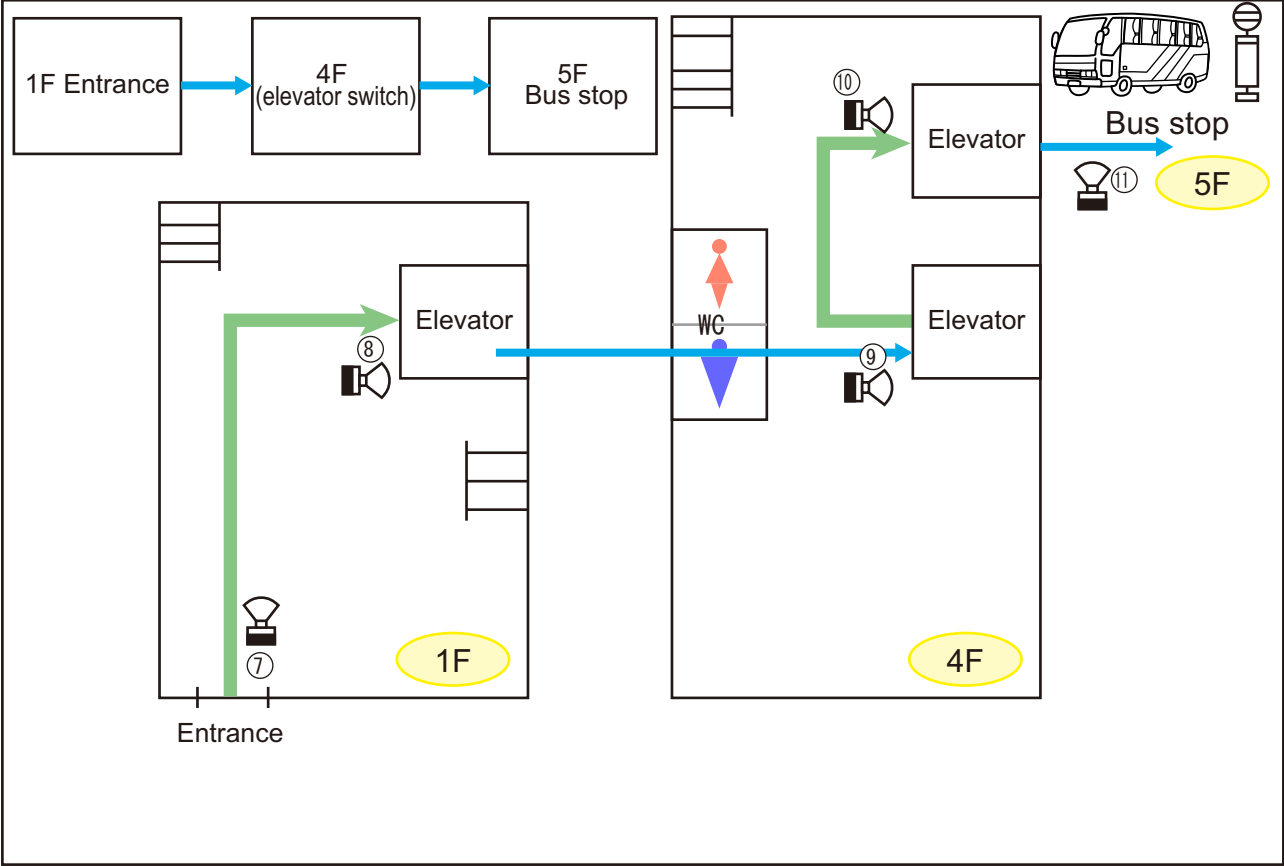

Connection guide to JR Maiko Station Kosoku Maiko Bus Stop

Inside Terminal Building

① JR Maiko Station ticket gate

② Passage 1

③ Front of Supermarket Maruhachi

④ Passage 2

⑤ Passage 3

⑥ Terminal building 1F entrance

⑦ Terminal building 1F

⑧ 1F: Elevator to 4F

⑨ 4F: Elevator from 1F

⑩ 4F: Elevator to 5F

⑪ Bus Stop