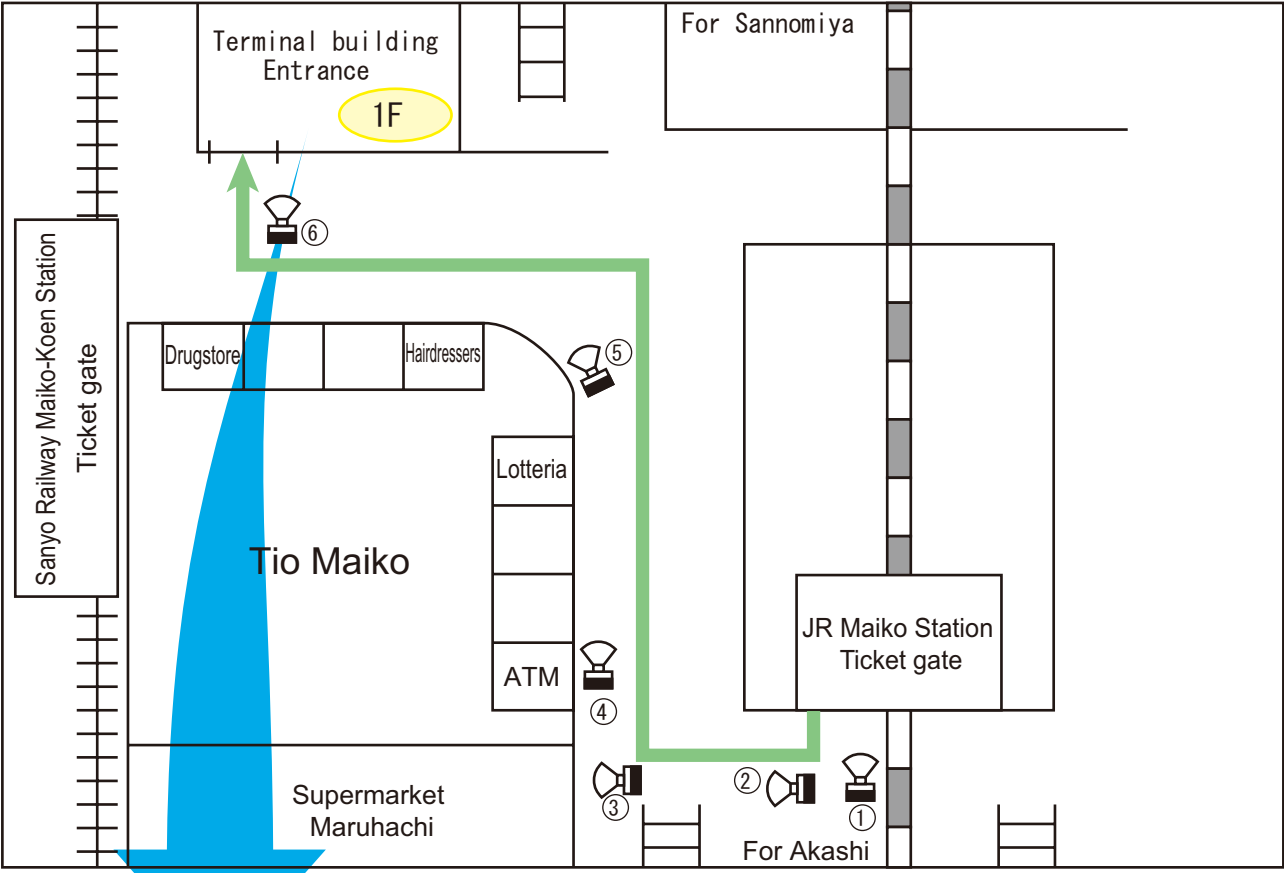

Connection guide to JR Maiko Station Kosoku Maiko Bus Stop

Inside Terminal Building

① JR Maiko Station ticket gate

② Passage 1

③ Front of Supermarket Maruhachi

④ Passage 2

⑤ Passage 3

⑥ Terminal building 1F entrance

⑦ Terminal building 1F

⑧ 1F: Elevator to 4F

⑨ 4F: Elevator from 1F

⑩ 4F: Elevator to 5F

⑪ Bus Stop